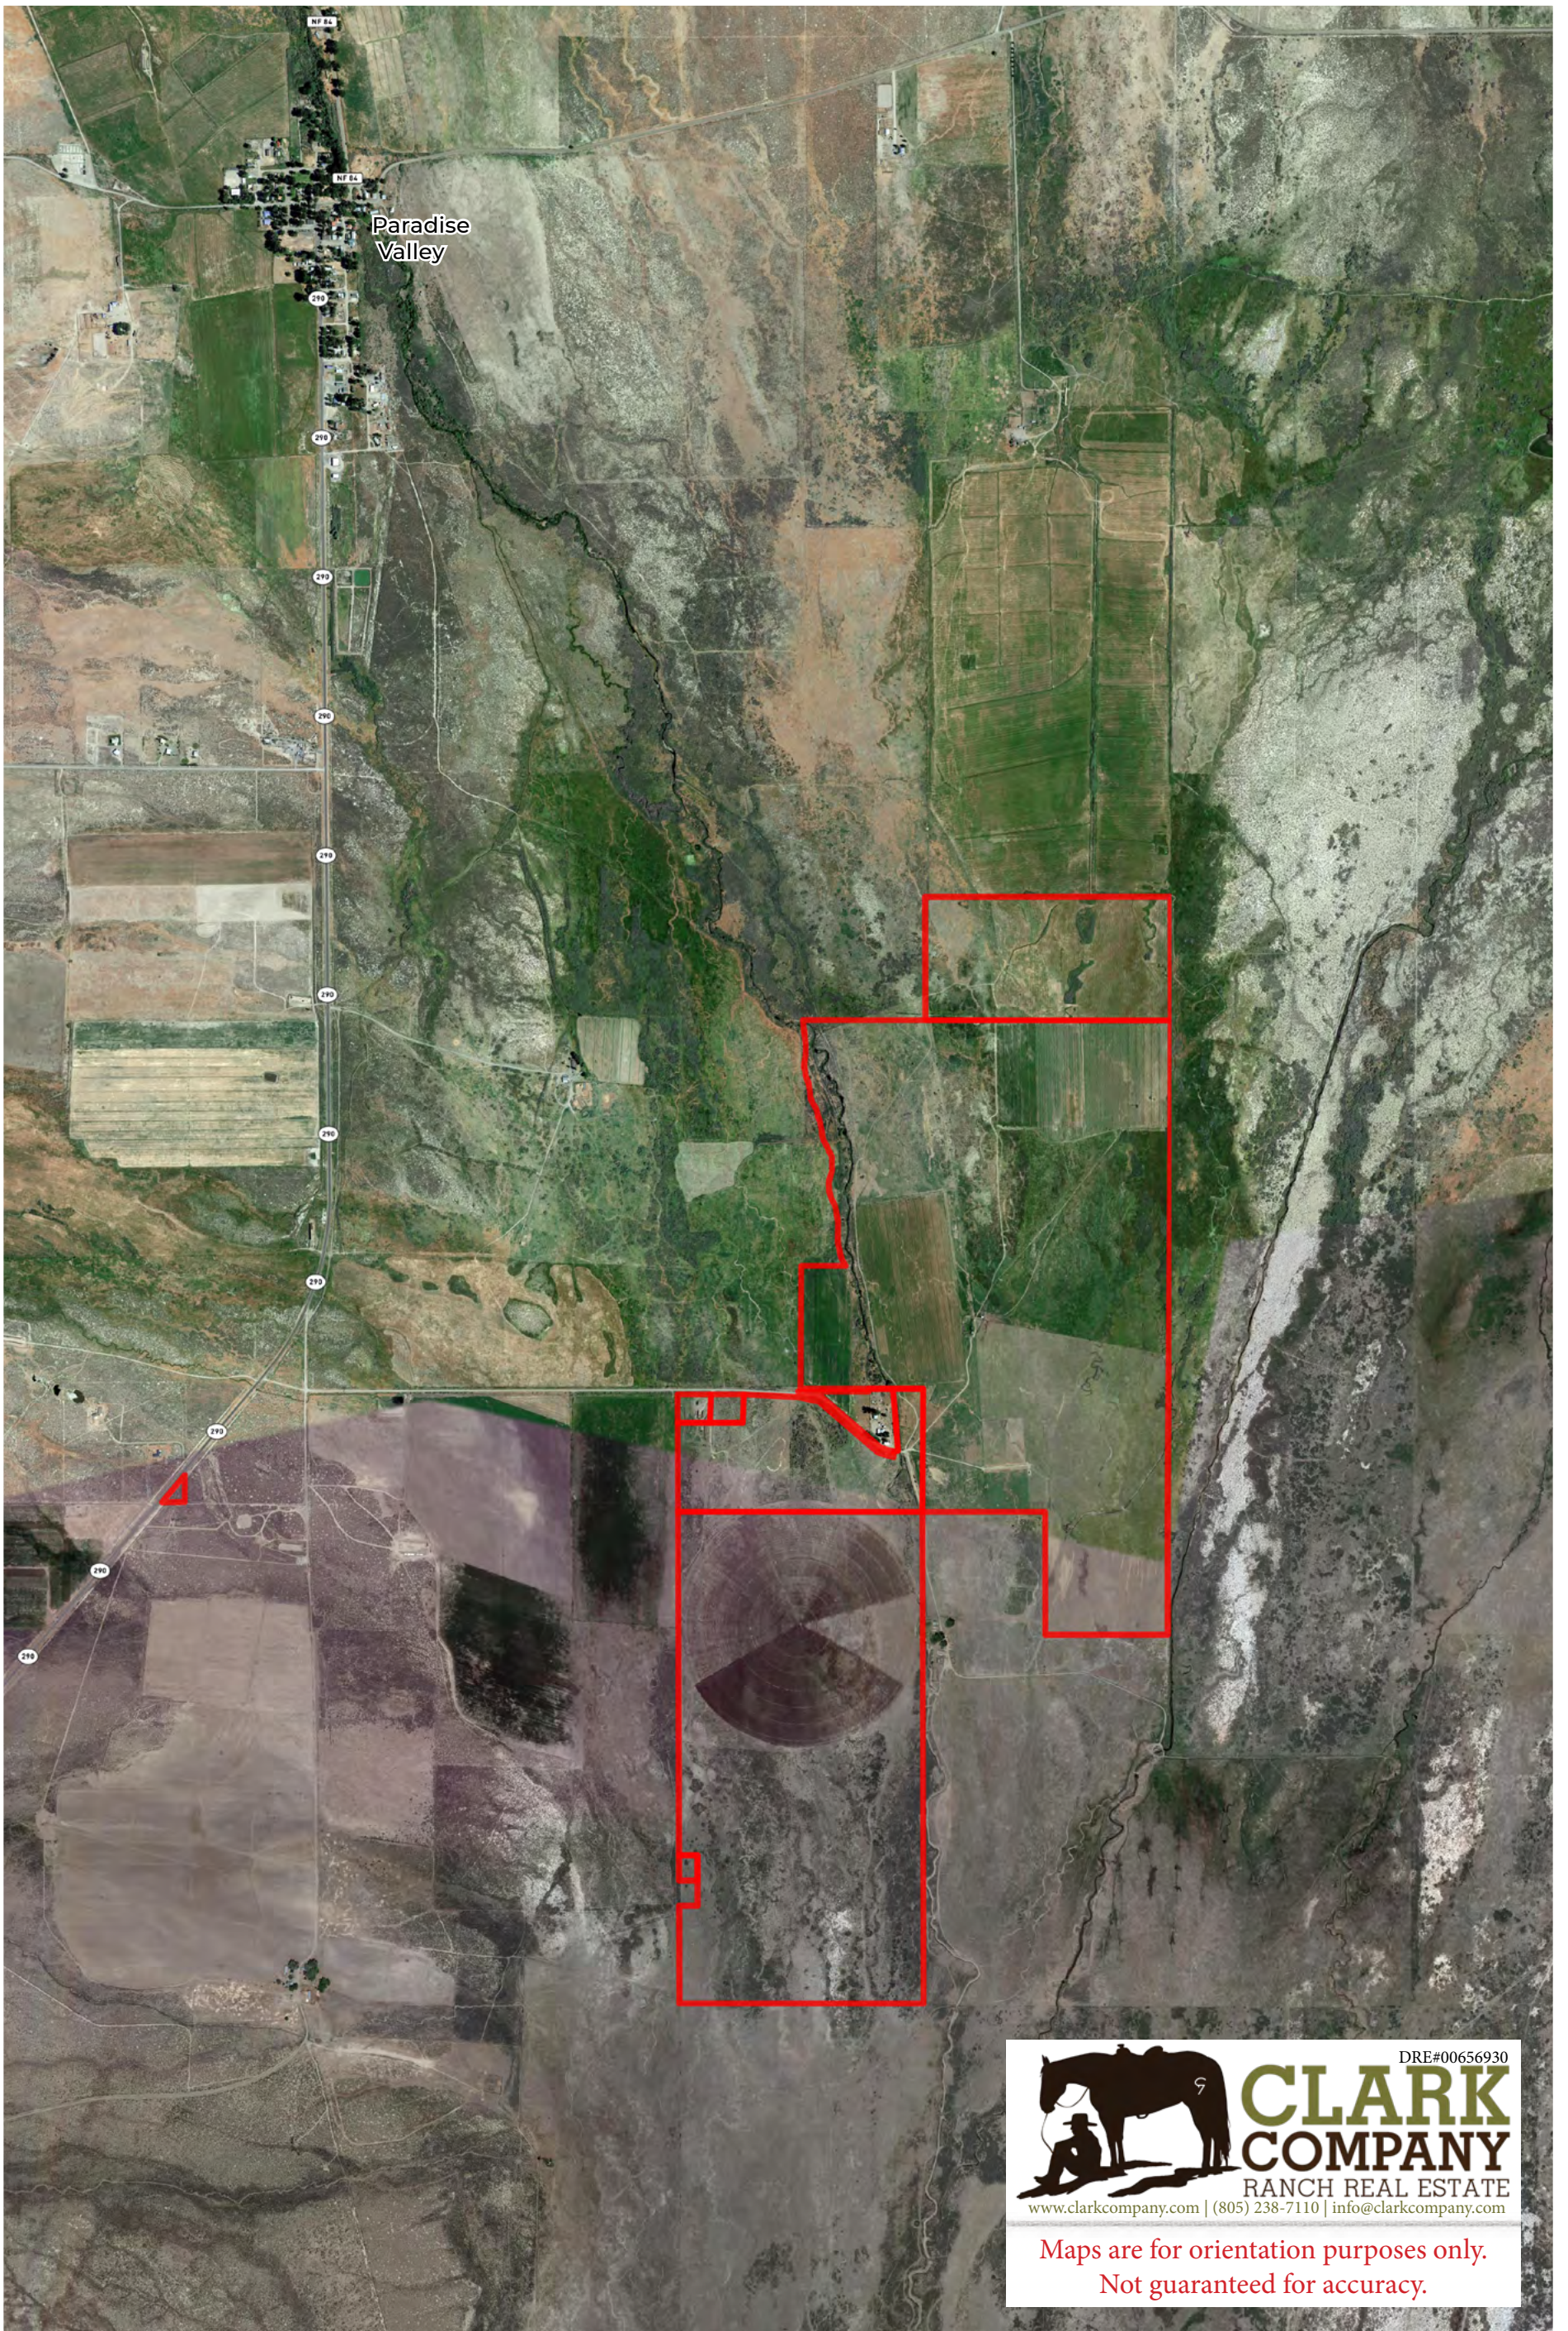

SANTA ROSA MEADOWS

~ RANCH ~

12420 Sperry Lane | Paradise Valley, Nevada 89426

DRE#00656930

CLARK COMPANY
RANCH REAL ESTATE
www.clarkcompany.com | (805) 238-7110 | info@clarkcompany.com

Maps are for orientation purposes only.
Not guaranteed for accuracy.

SANTA ROSA MEADOWS

~ RANCH ~

12420 Sperry Lane | Paradise Valley, Nevada 89426

Legend

-  Water Troughs
-  Livestock Wells
-  Fences
-  Consplan

DRE#00656930
CLARK COMPANY
RANCH REAL ESTATE
www.clarkcompany.com | (805) 238-7110 | info@clarkcompany.com

Maps are for orientation purposes only.
Not guaranteed for accuracy.

USDA-NRCS-NGCE

SANTA ROSA MEADOWS

~ RANCH ~

12420 Sperry Lane | Paradise Valley, Nevada 89426

Legend

 Consplan

DRE#00656930