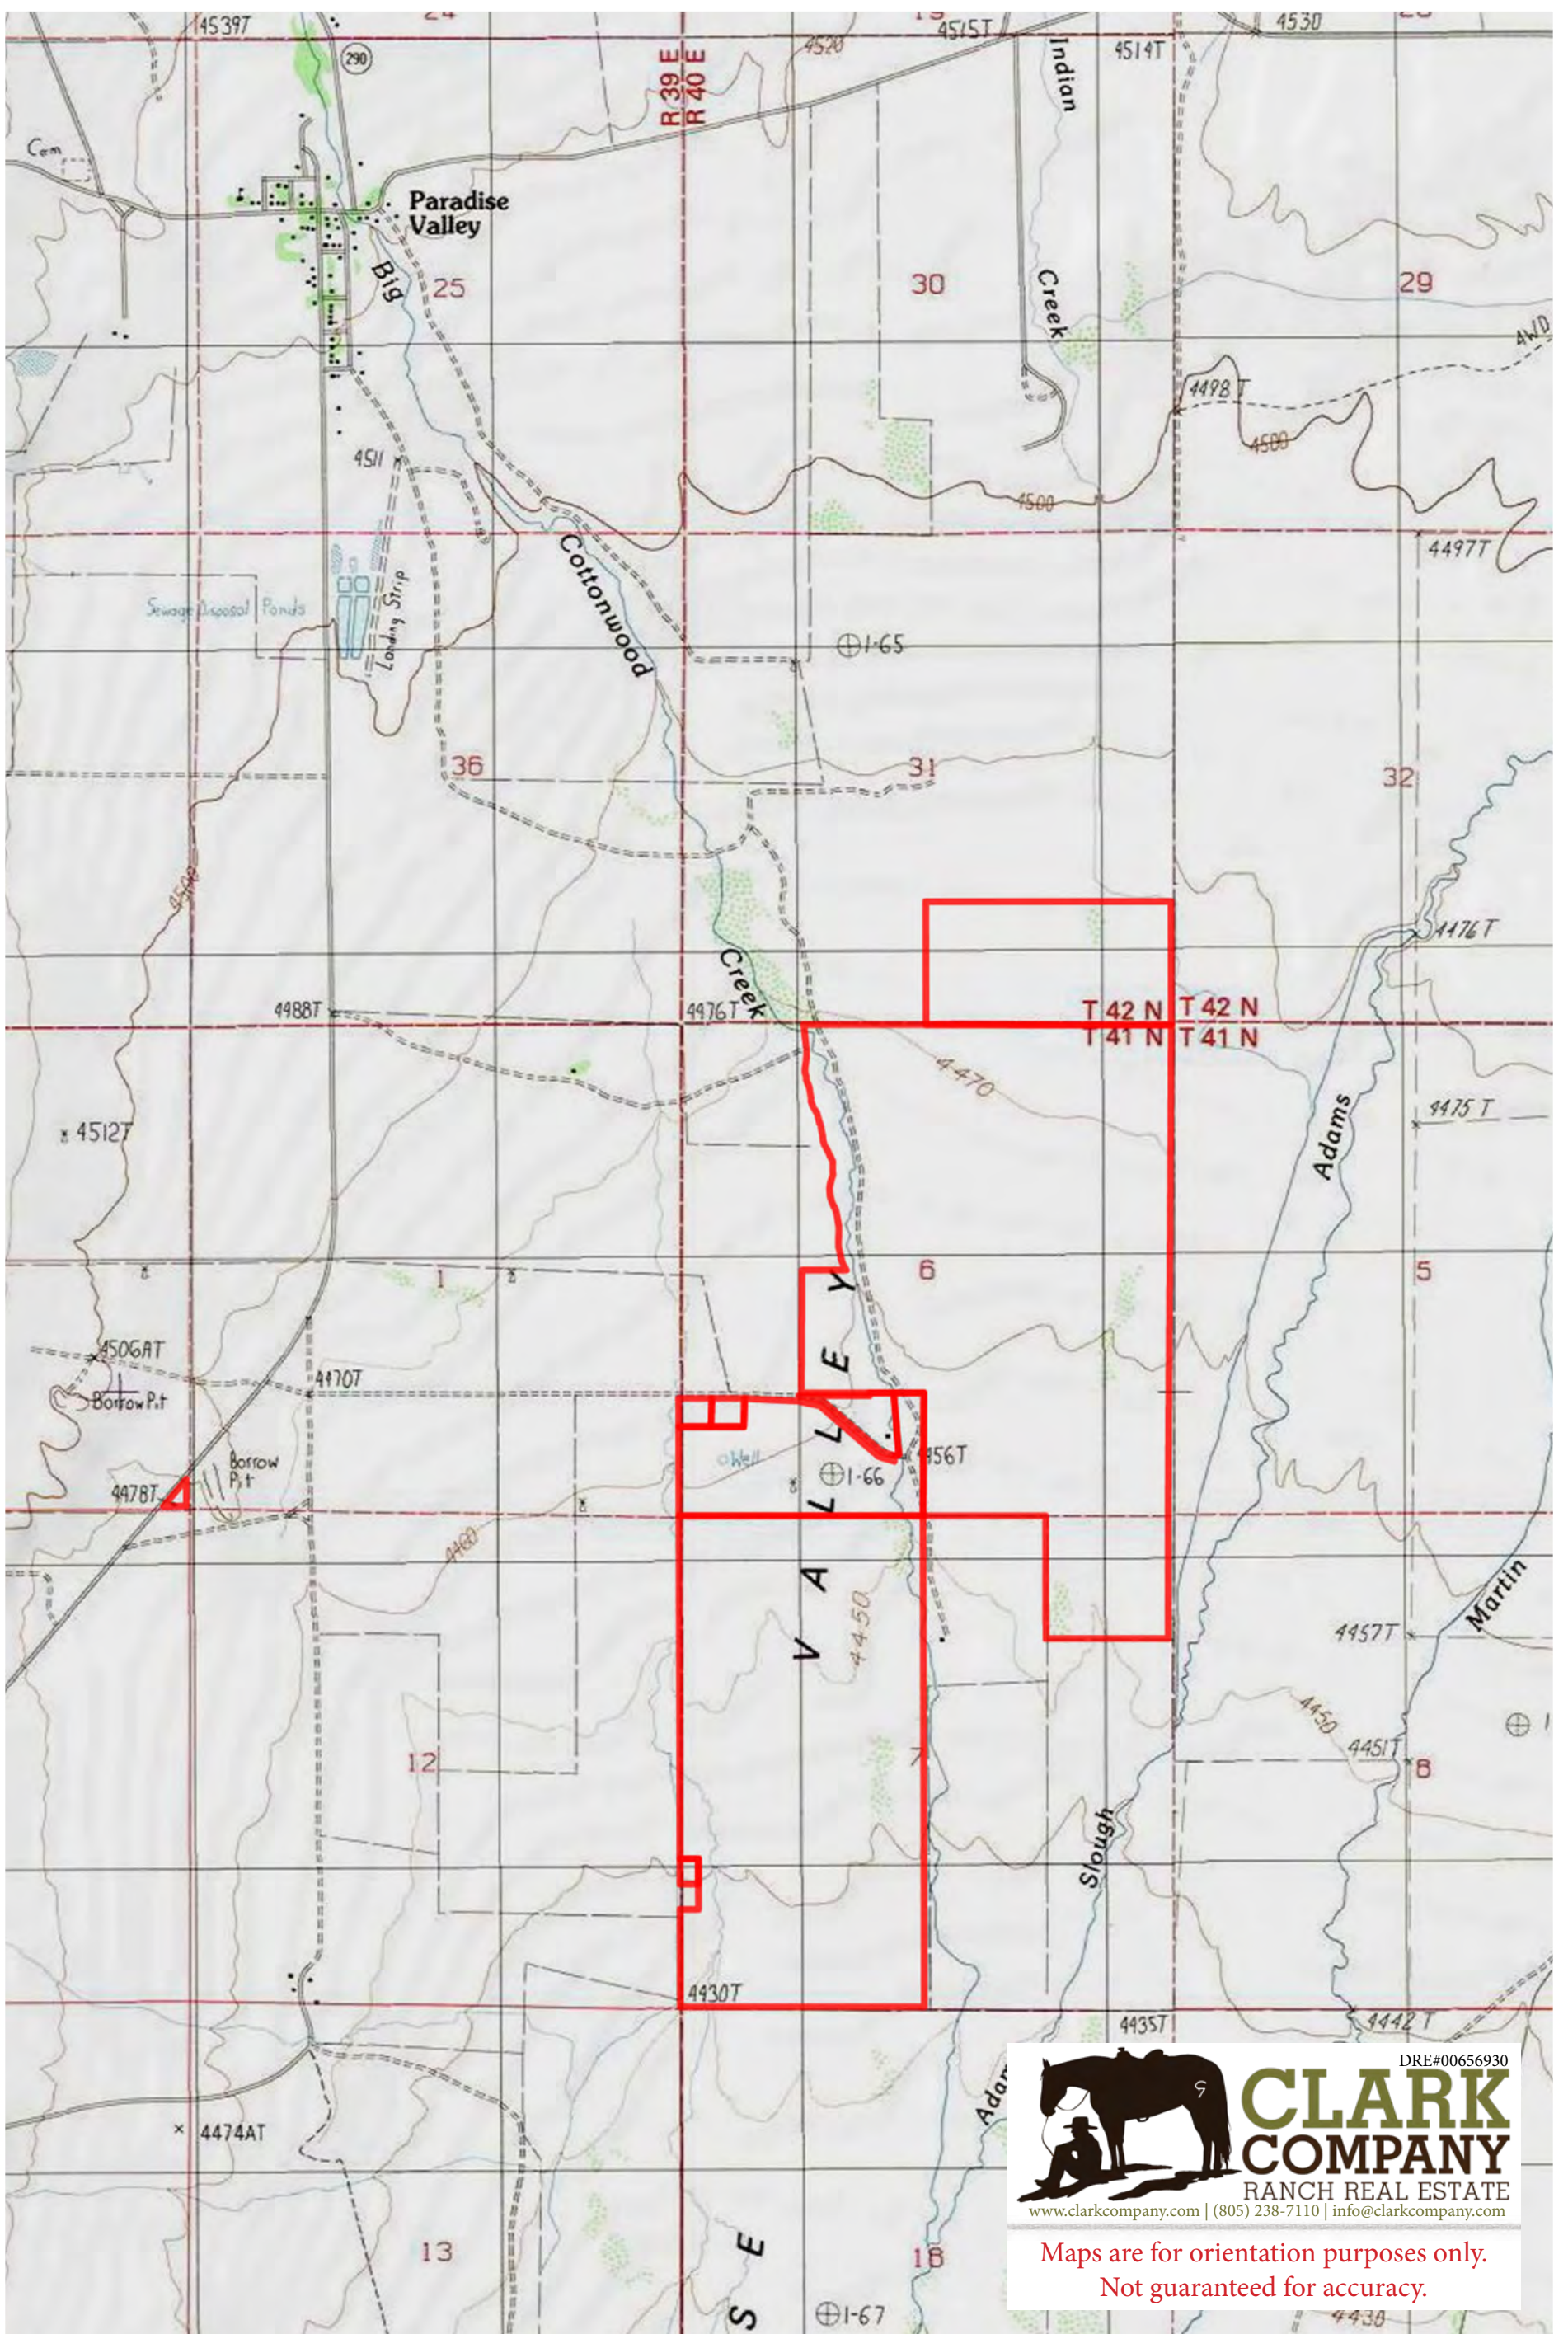

SANTA ROSA MEADOWS

~ RANCH ~

12420 Sperry Lane | Paradise Valley, Nevada 89426

DRE#00656930

CLARK
COMPANY
RANCH REAL ESTATE
www.clarkcompany.com | (805) 238-7110 | info@clarkcompany.com

Maps are for orientation purposes only.
Not guaranteed for accuracy.