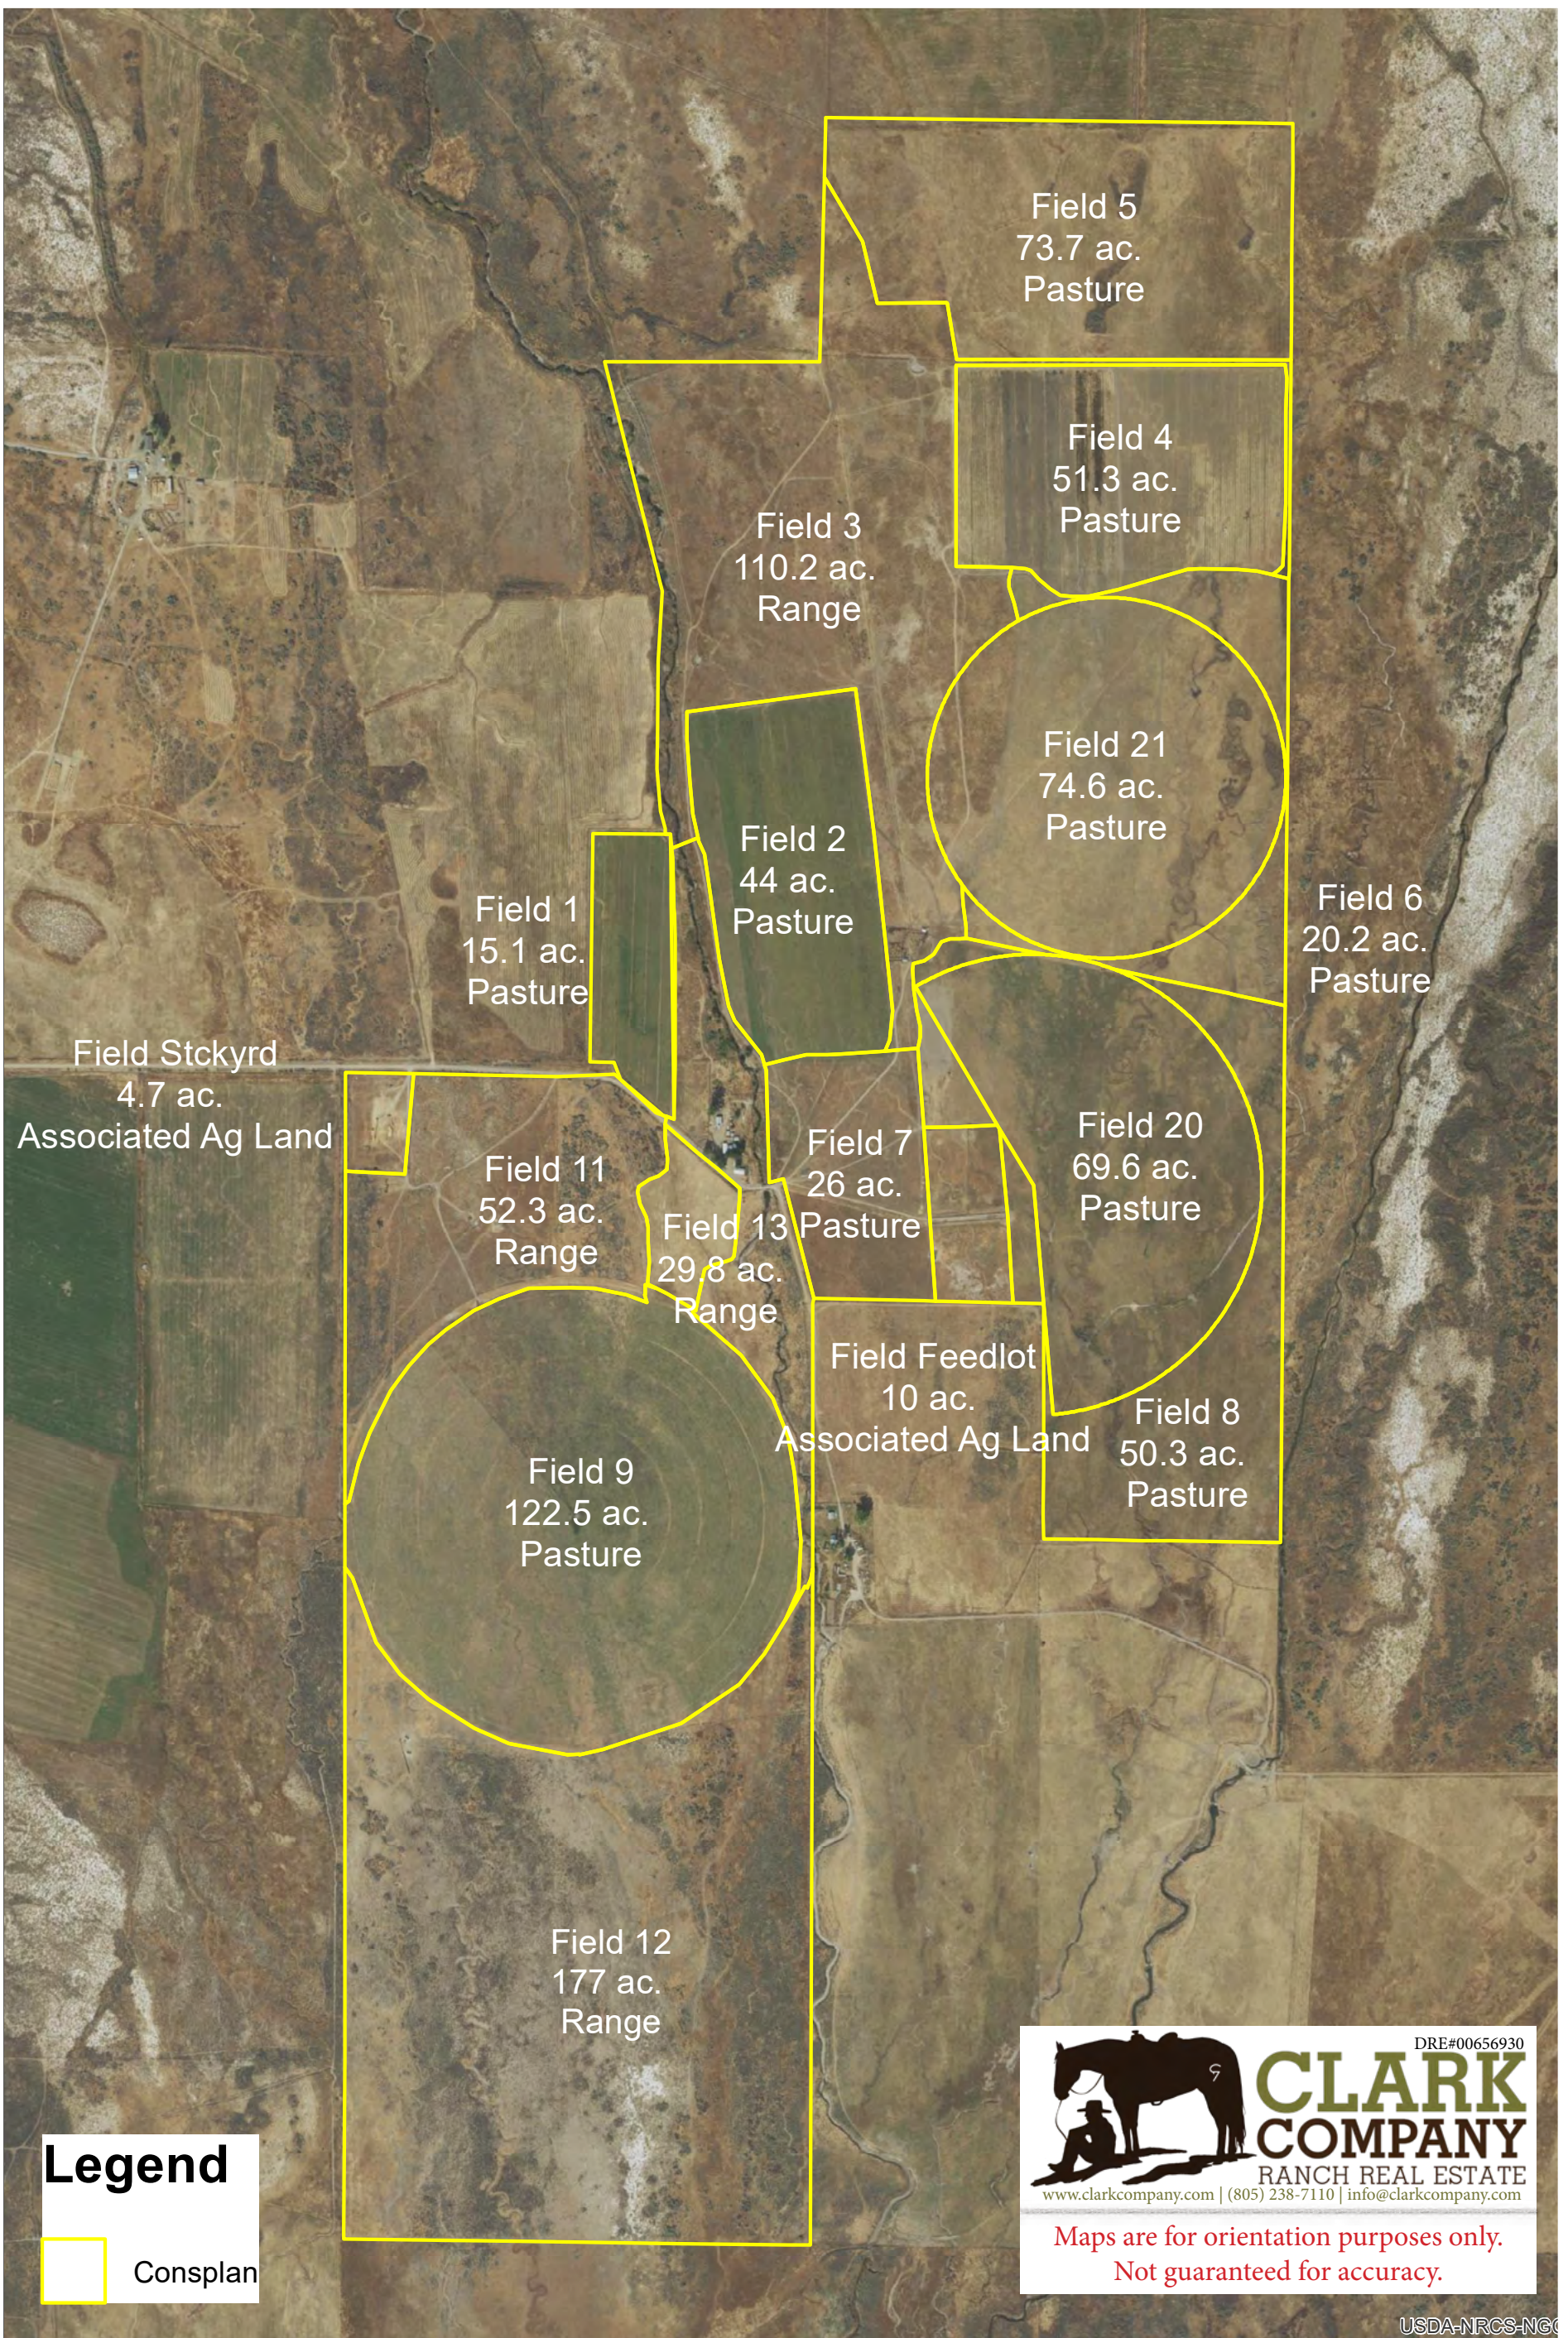

Maps are for orientation purposes only.
Not guaranteed for accuracy.

USDA-NRCS-NGCE

SANTA ROSA MEADOWS

~ RANCH ~

12420 Sperry Lane | Paradise Valley, Nevada 89426

Legend

 Consplan

DRE#00656930