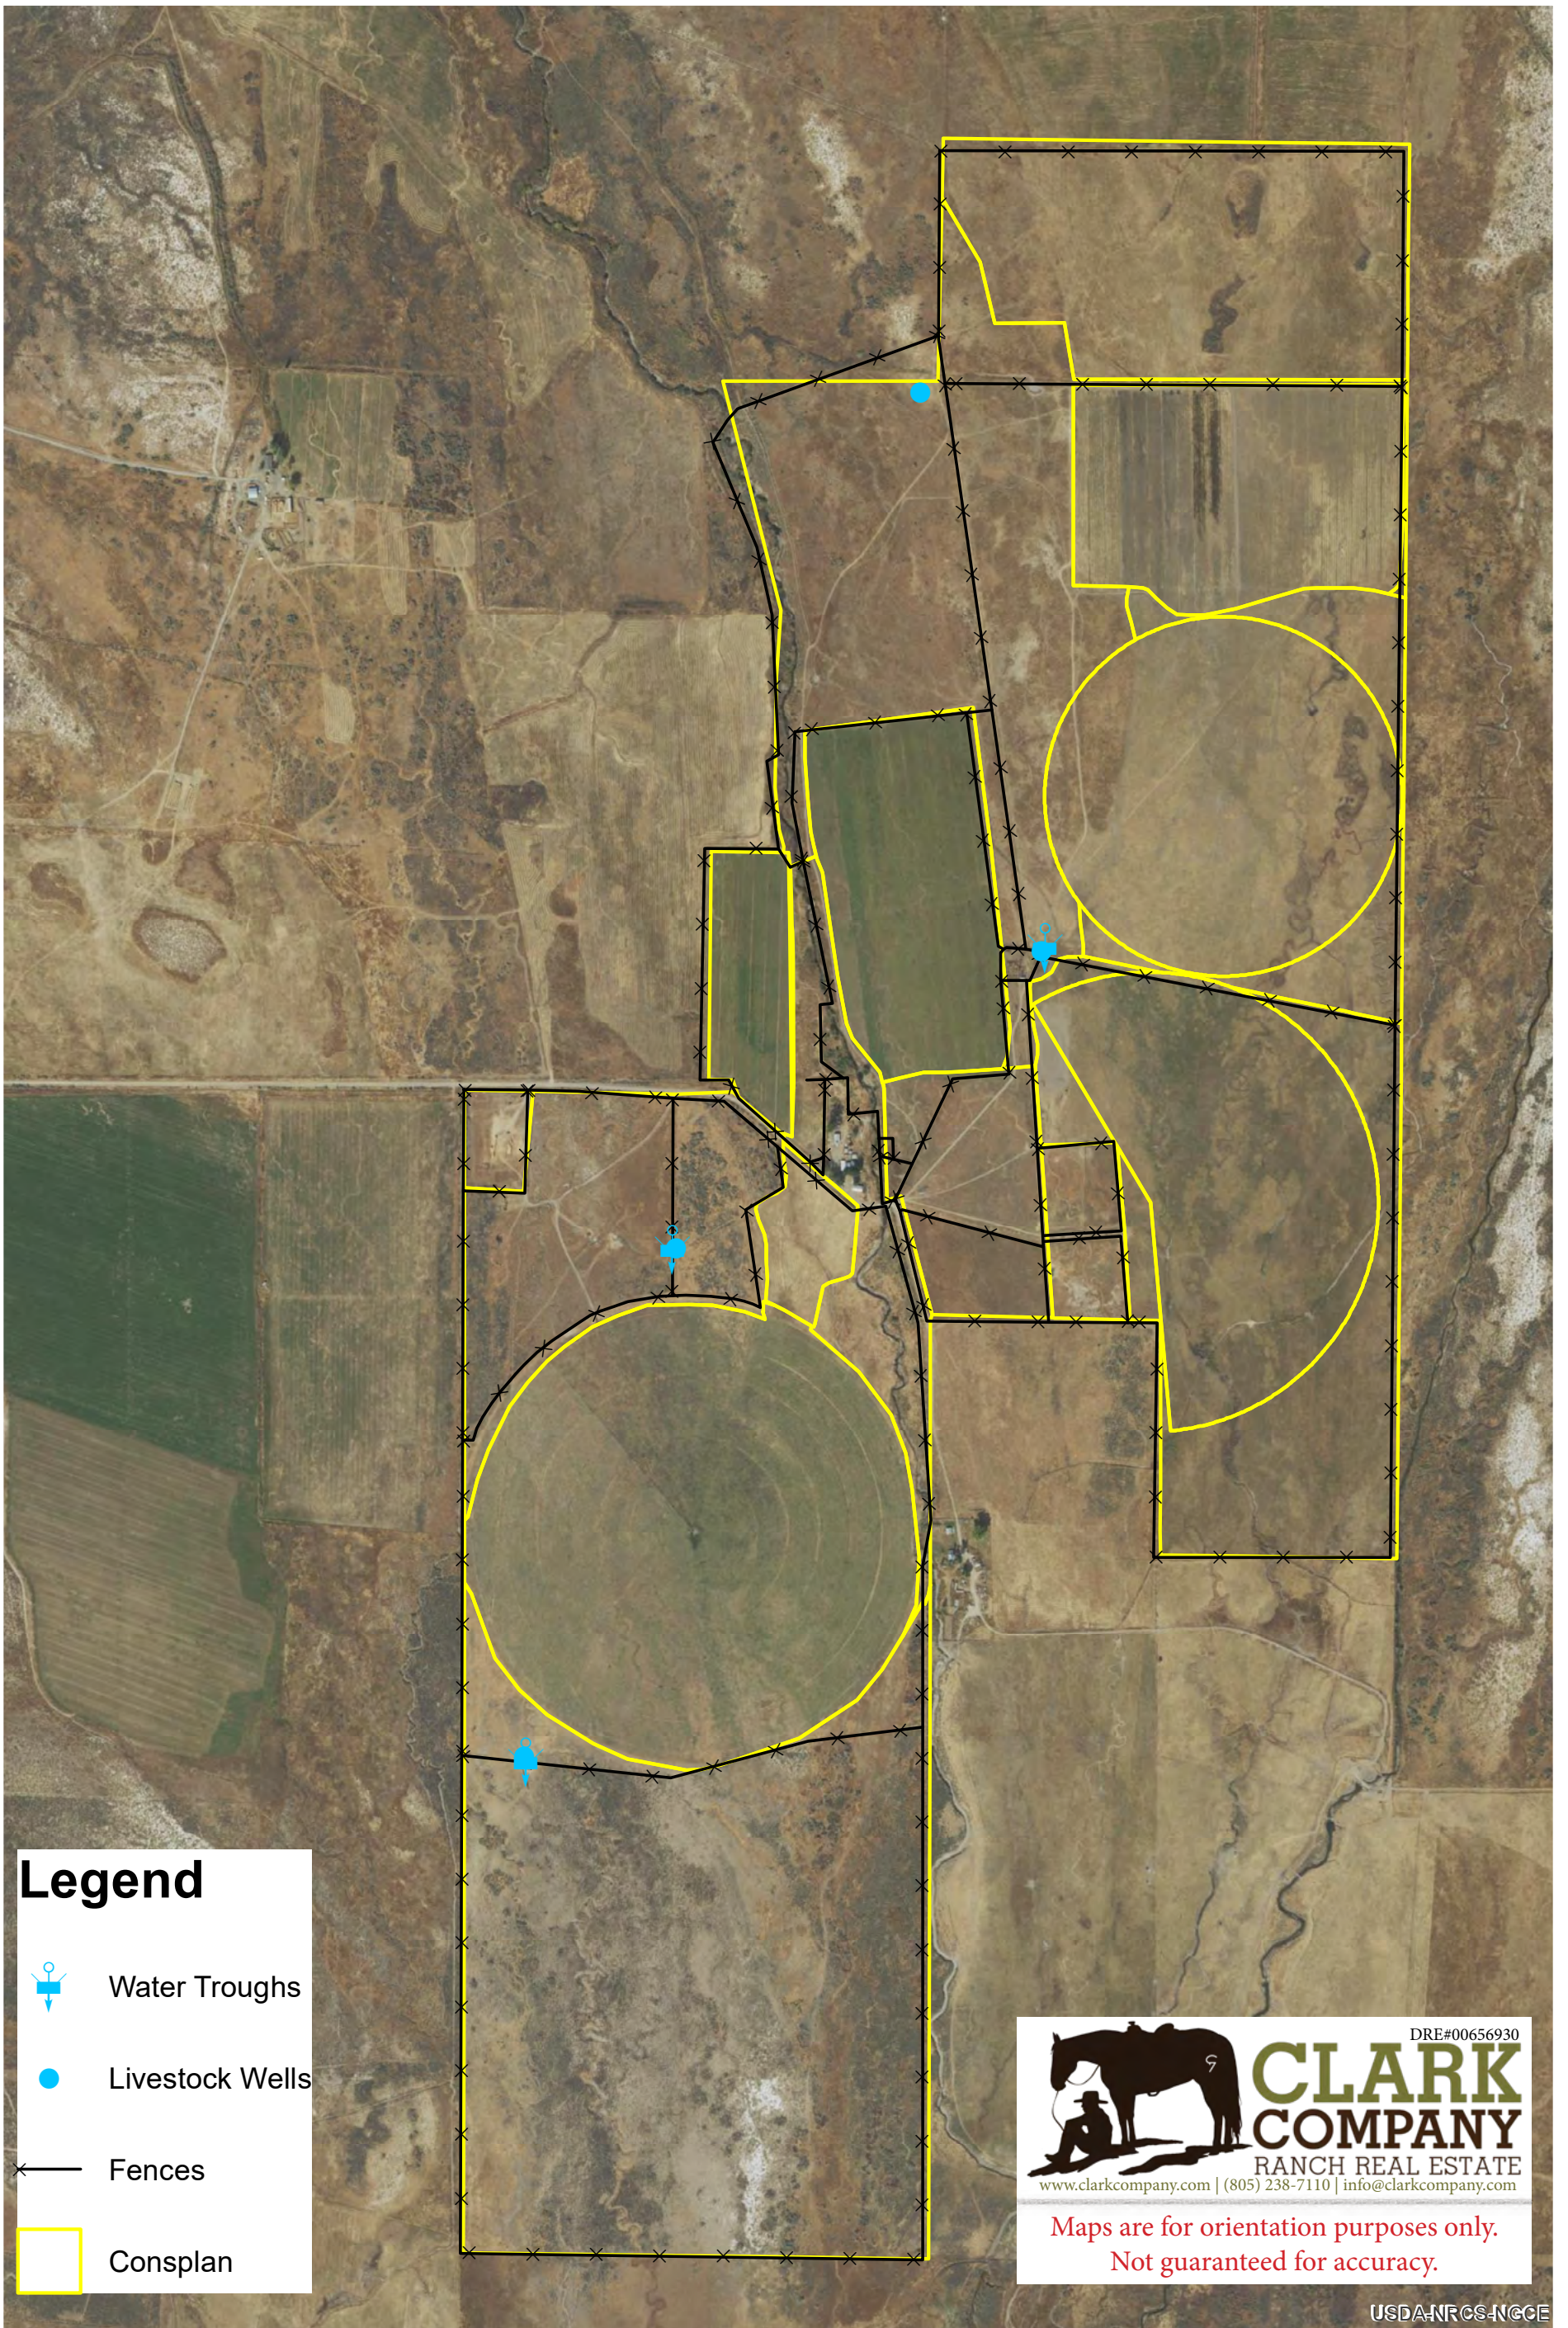

SANTA ROSA MEADOWS

~ RANCH ~

12420 Sperry Lane | Paradise Valley, Nevada 89426

Legend

-  Water Troughs
-  Livestock Wells
-  Fences
-  Consplan

DRE#00656930
CLARK COMPANY
RANCH REAL ESTATE
www.clarkcompany.com | (805) 238-7110 | info@clarkcompany.com

Maps are for orientation purposes only.
Not guaranteed for accuracy.

USDA-NRCS-NGCE

SANTA ROSA MEADOWS

~ RANCH ~

12420 Sperry Lane | Paradise Valley, Nevada 89426

Legend

 Consplan

DRE#00656930